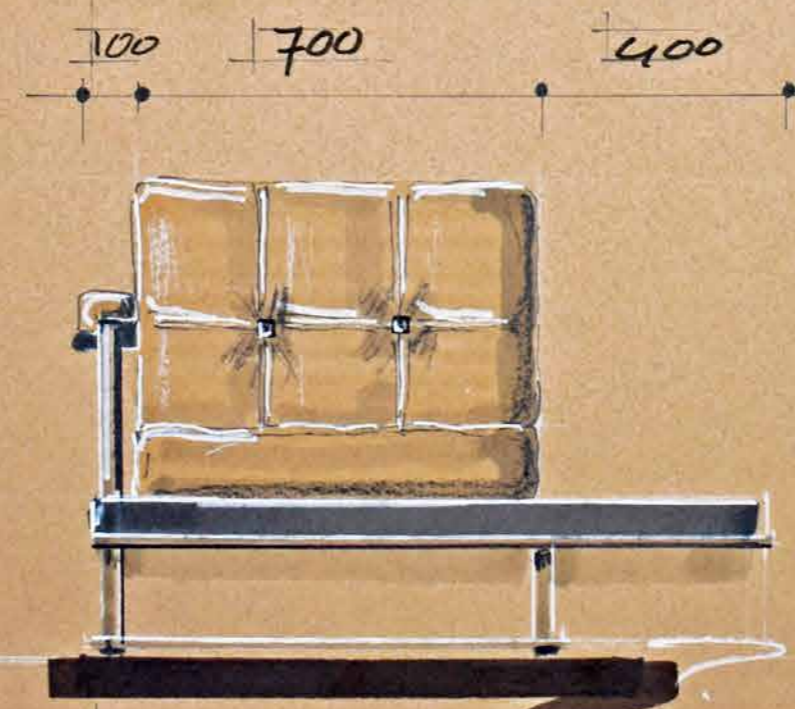

STUDIO
PIETER ADAM
ALL RIGHTS RESERVED
WWW.PIETER-ADAM.COM

PIETER ADAM™
COLLEC[T]ABLE SOFA
All rights reserved
www.pieter-adam.com

COLLECTABLE SOFA
MODULAR SOFA
SEPT. 2023 BY PIETER ADAM