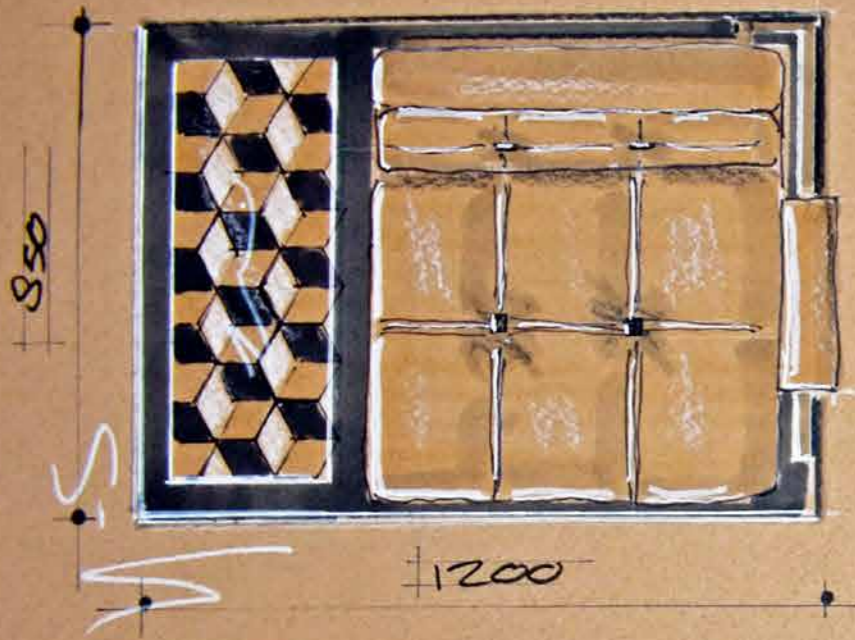

Top view

Itemnr: FPA 530
 Model: Collec(t)able sofa shelf service
 Material: Straw, corduroy, iron
 Dimensions: 320 x 90 x H83 cm
 Finishes: Antique silver, **Antique gold**, Rose

Itemnr: FPA 534
 Model: Collec(t)able chaise longue
 Material: Straw, leather, iron
 Dimensions: 180 x 68 x H60 cm
 Finishes: Antique silver, Antique gold, **Rose**

*Other finishes on request

*Other finishes on request

Itemnr: FPA 531
Model: Collec(t)able chair shelf service right
Material: Straw, leather, iron
Dimensions: 120 x 85 x H85 cm
Finishes: Antique silver, **Antique gold**, Rose

*Other finishes on request

Itemnr: FPA 532
Model: Collec(t)able chair shelf service left
Material: Straw, leather, iron
Dimensions: 120 x 85 x H85 cm
Finishes: Antique silver, **Antique gold**, Rose

*Other finishes on request

*Other finishes on request

Item nr: FPA 536
Model: Collec(t)able arm chair left
Material: Straw, leather, iron
Dimensions: 68 x 68 x H60 cm
Finishes: **Antique silver**, Antique gold, Rose

*Other finishes on request