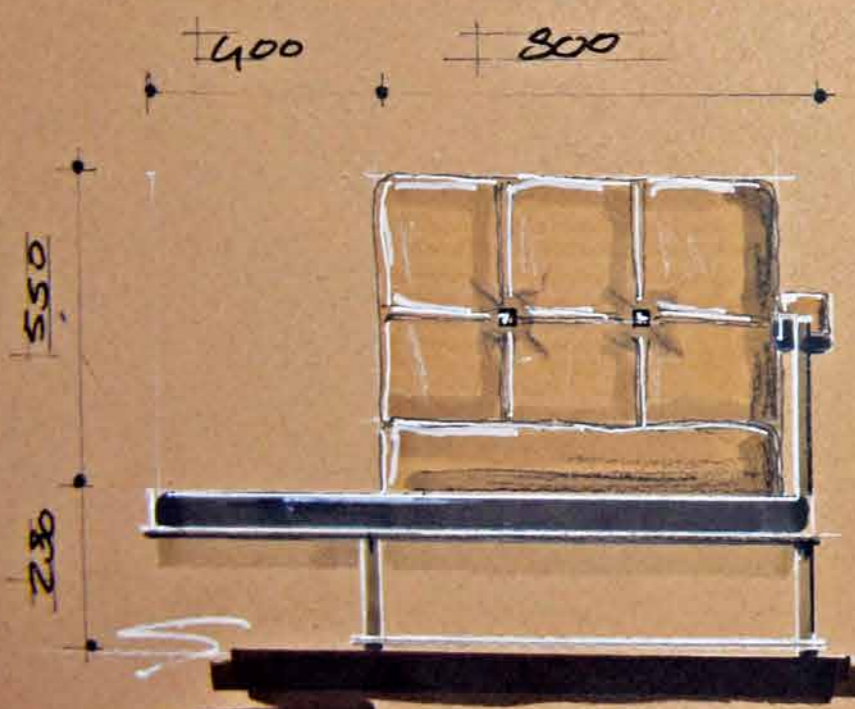

STUDIO
PIETER ADAM
ALL RIGHTS RESERVED
WWW.PIETER-ADAM.COM

PIETER ADAM™
COLLEC[T]ABLE SOFA
All rights reserved
www.pieter-adam.com

COLLECTABLE SOFA
MODULAR SOFA
SEPT. 2023 BY PIETER ADAM