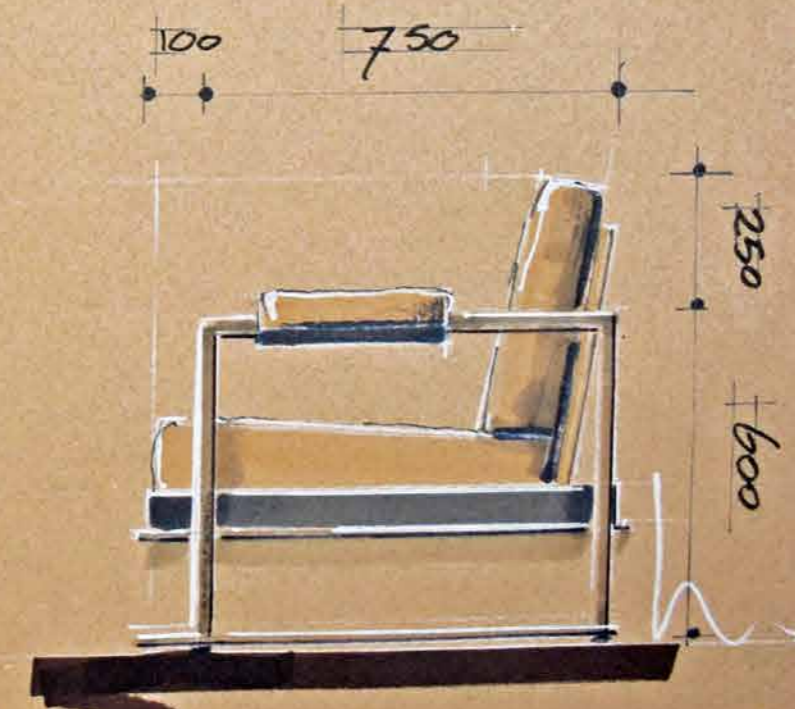

STUDIO
PIETER ADAM
ALL RIGHTS RESERVED
WWW.PIETER-ADAM.COM

PIETER ADAM™
COLLEC[T]ABLE SOFA
All rights reserved
www.pieter-adam.com

COLLECTABLE SOFA
MODULAR SOFA
SEPT. 2023 BY PIETER ADAM